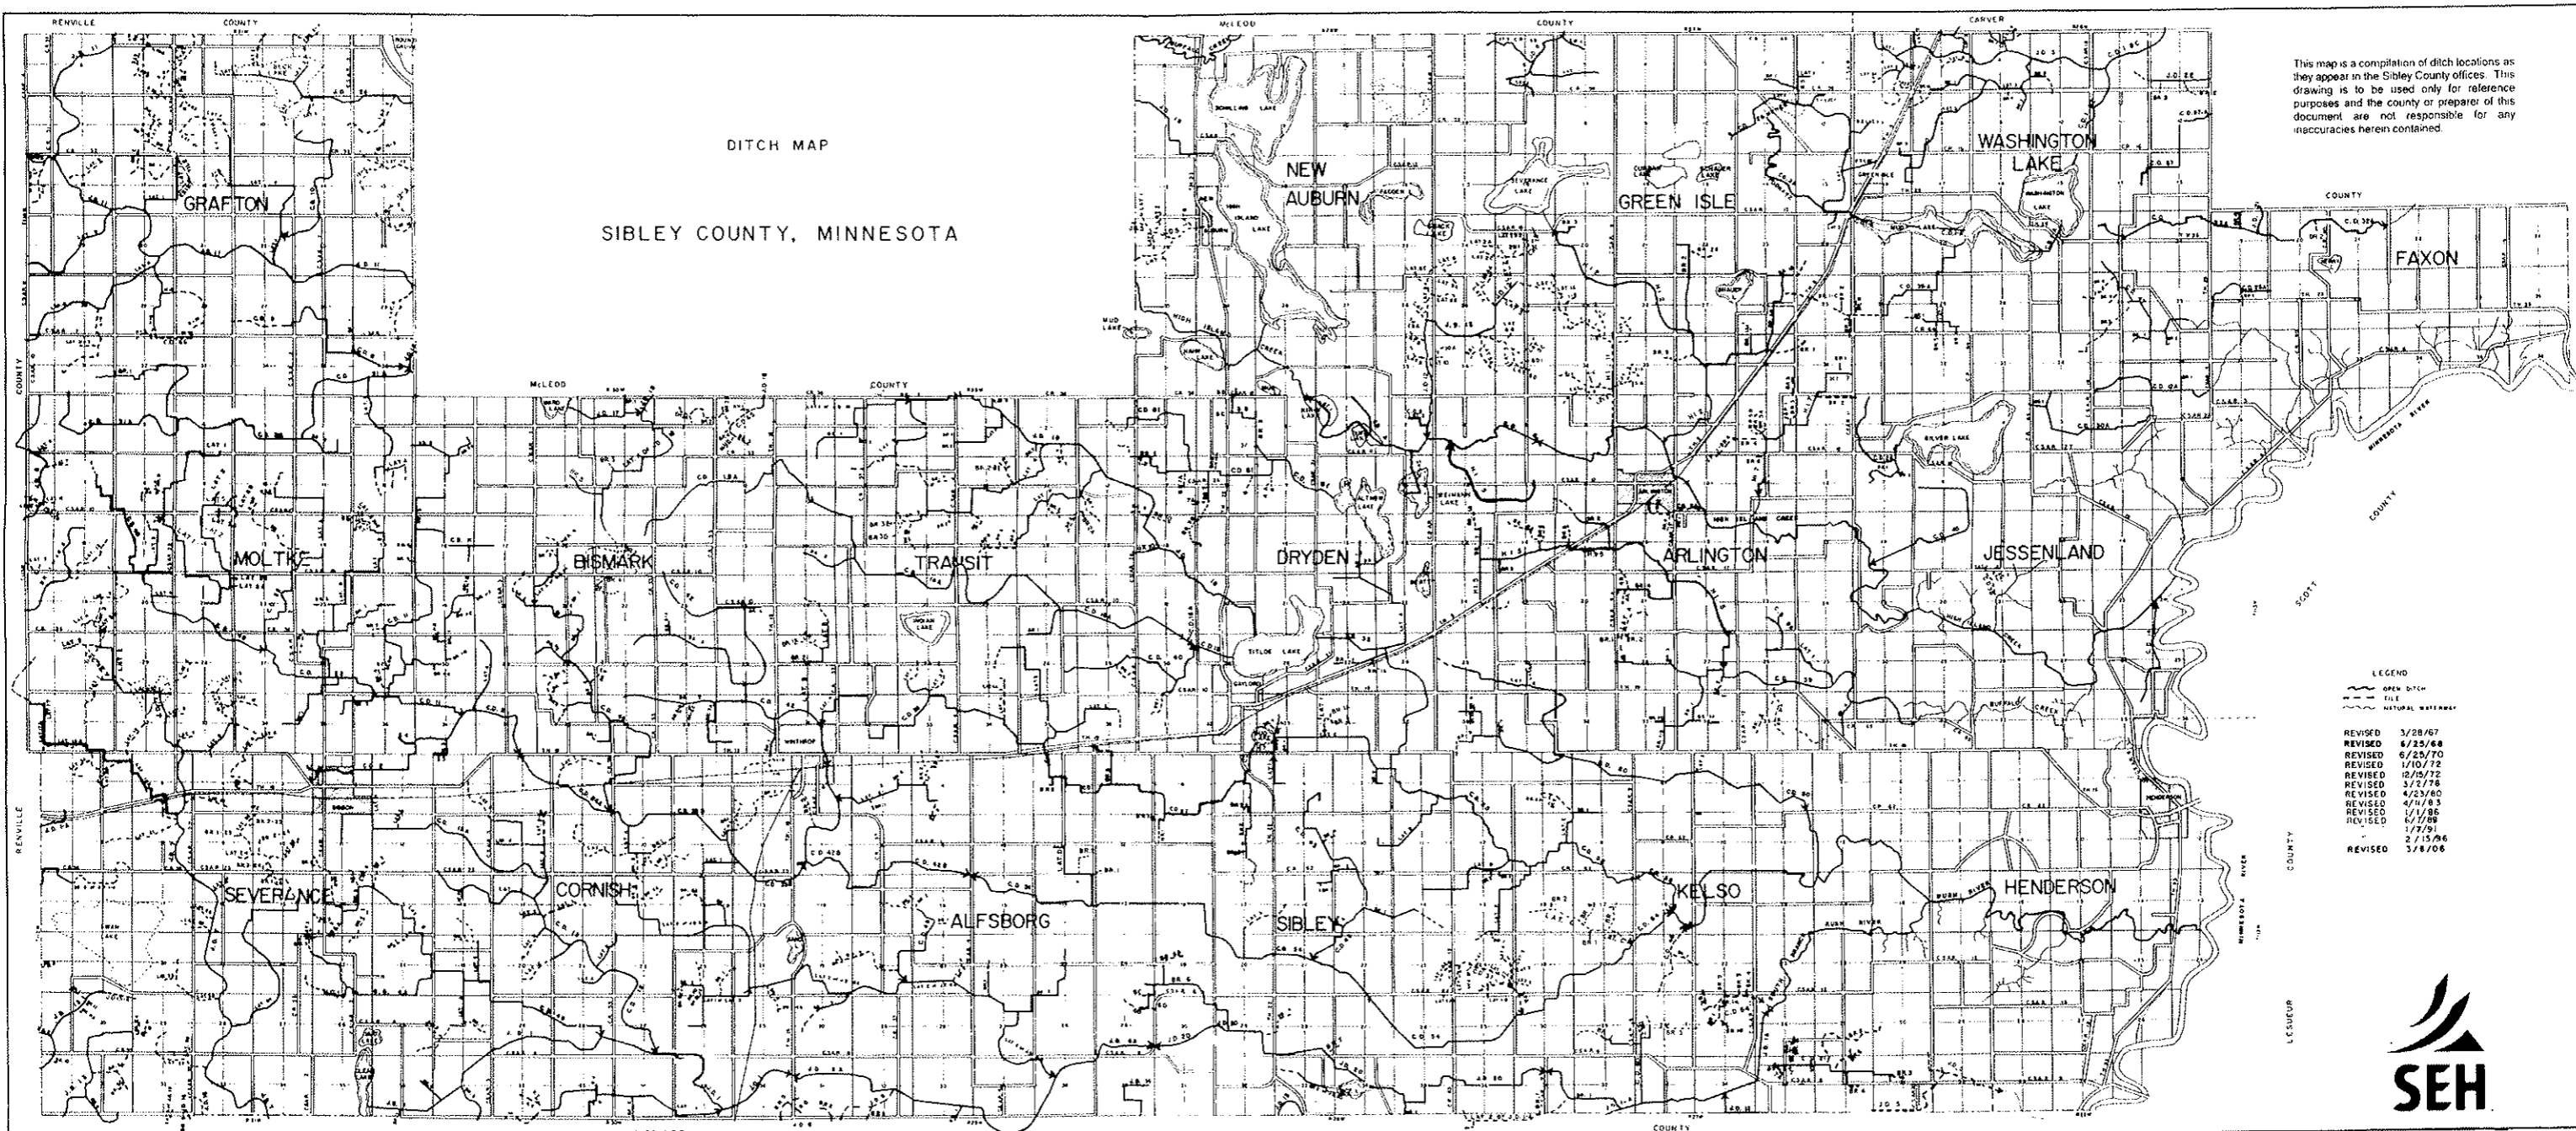

DITCH MAP
SIBLEY COUNTY, MINNESOTA

LEGEND

- OPEN DITCH
- - - FILL
- ~ NATURAL WATERWAY

REVISED	3/28/67
REVISED	6/25/68
REVISED	6/25/70
REVISED	1/10/72
REVISED	10/15/72
REVISED	3/2/78
REVISED	4/23/80
REVISED	4/1/83
REVISED	1/1/86
REVISED	6/1/88
REVISED	1/7/91
REVISED	2/15/96
REVISED	3/8/06