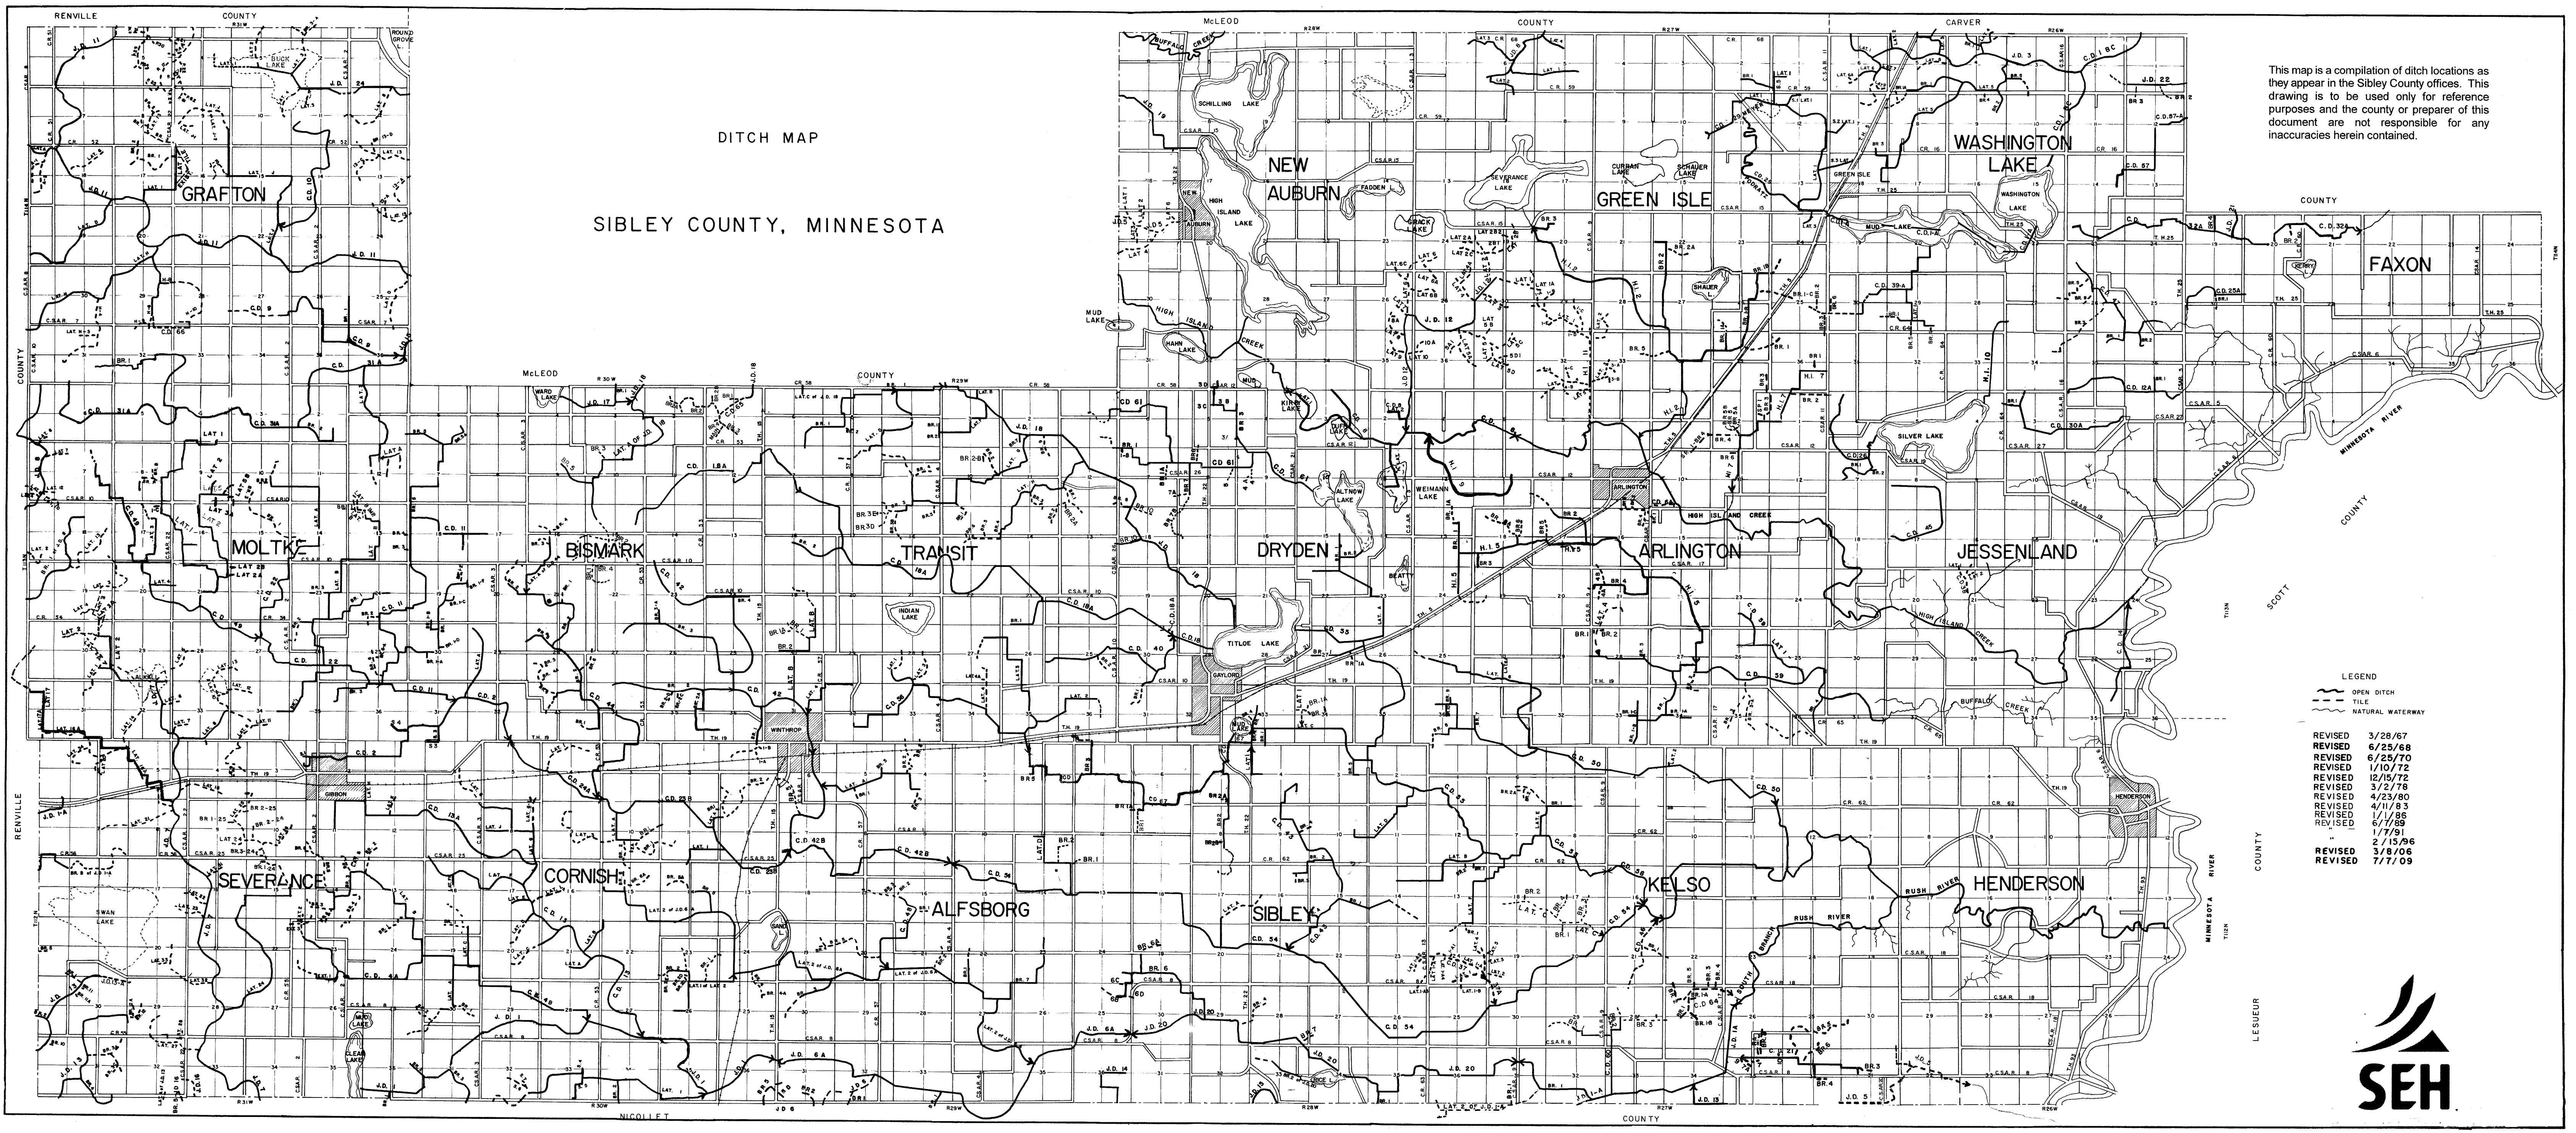

DITCH MAP  
SIBLEY COUNTY, MINNESOTA

This map is a compilation of ditch locations as they appear in the Sibley County offices. This drawing is to be used only for reference purposes and the county or preparer of this document are not responsible for any inaccuracies herein contained.

LEGEND

- OPEN DITCH
- - - TILE
- NATURAL WATERWAY

REVISED	3/28/67
REVISED	6/25/68
REVISED	6/25/70
REVISED	1/10/72
REVISED	12/15/72
REVISED	3/2/78
REVISED	4/23/80
REVISED	4/11/83
REVISED	1/1/85
REVISED	6/7/89
REVISED	1/7/91
REVISED	2/15/96
REVISED	3/8/06
REVISED	7/7/09