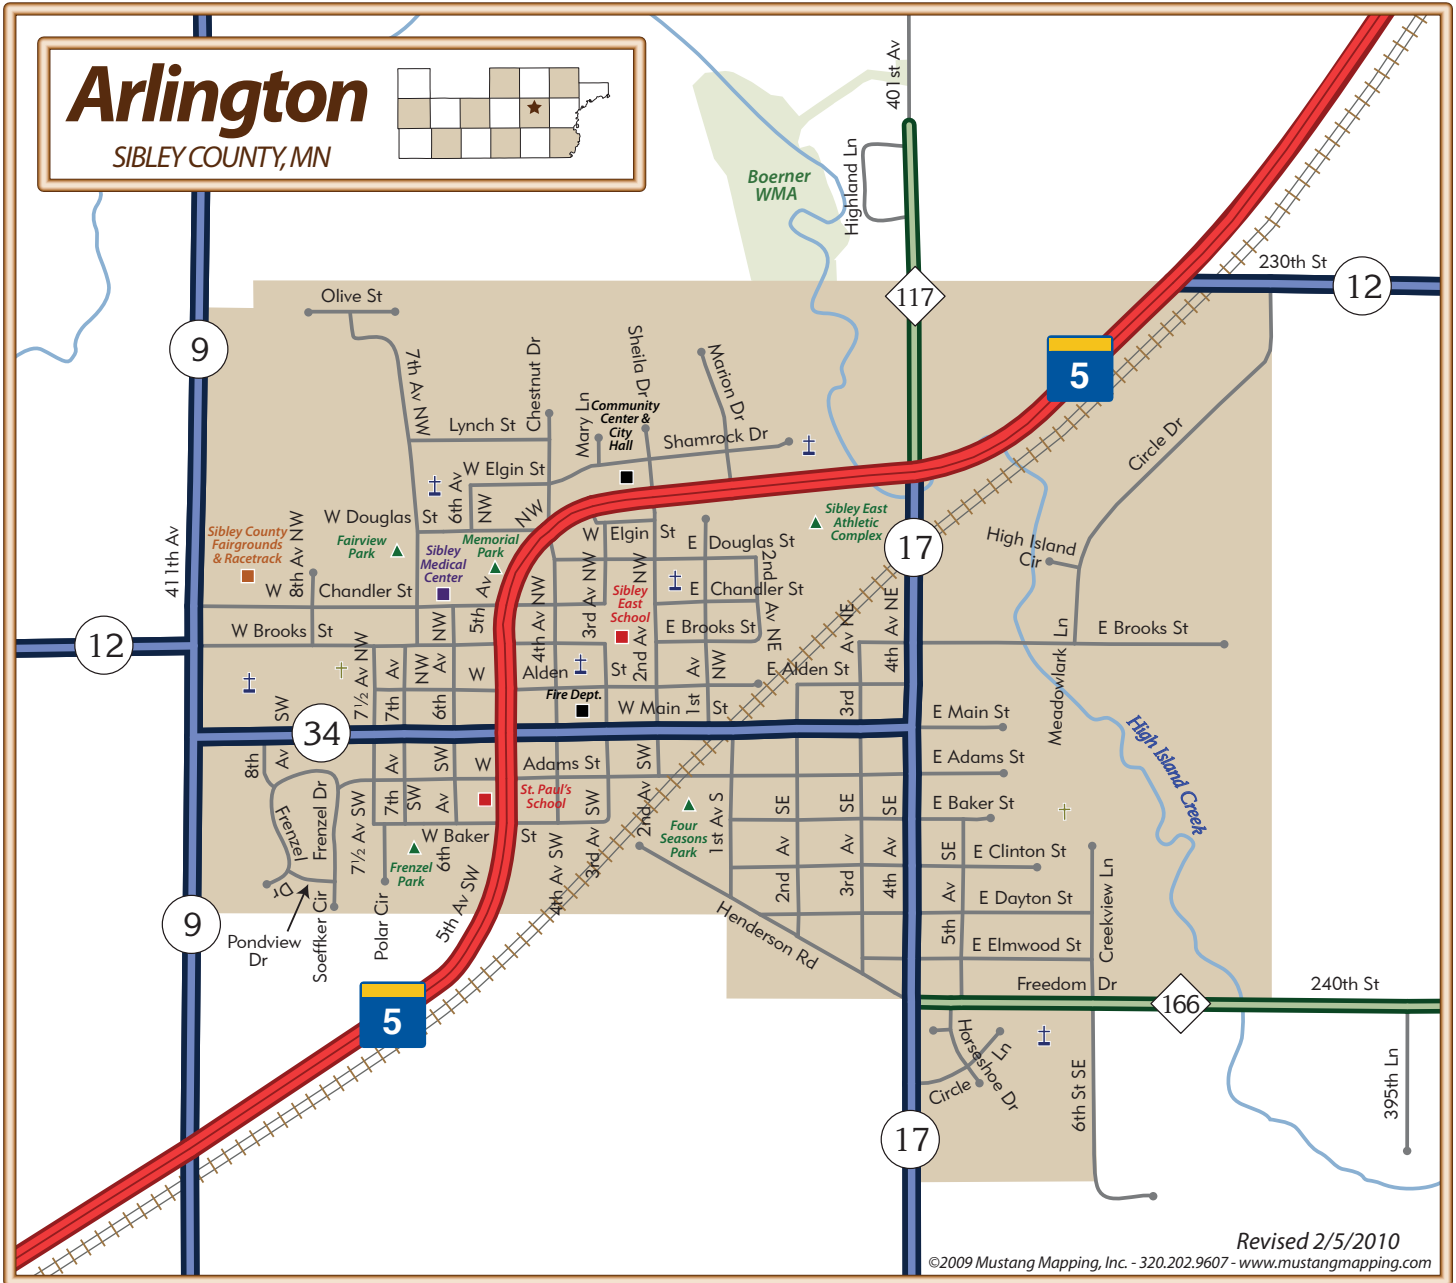

Arlington

SIBLEY COUNTY, MN

Revised 2/5/2010

©2009 Mustang Mapping, Inc. - 320.202.9607 - www.mustangmapping.com