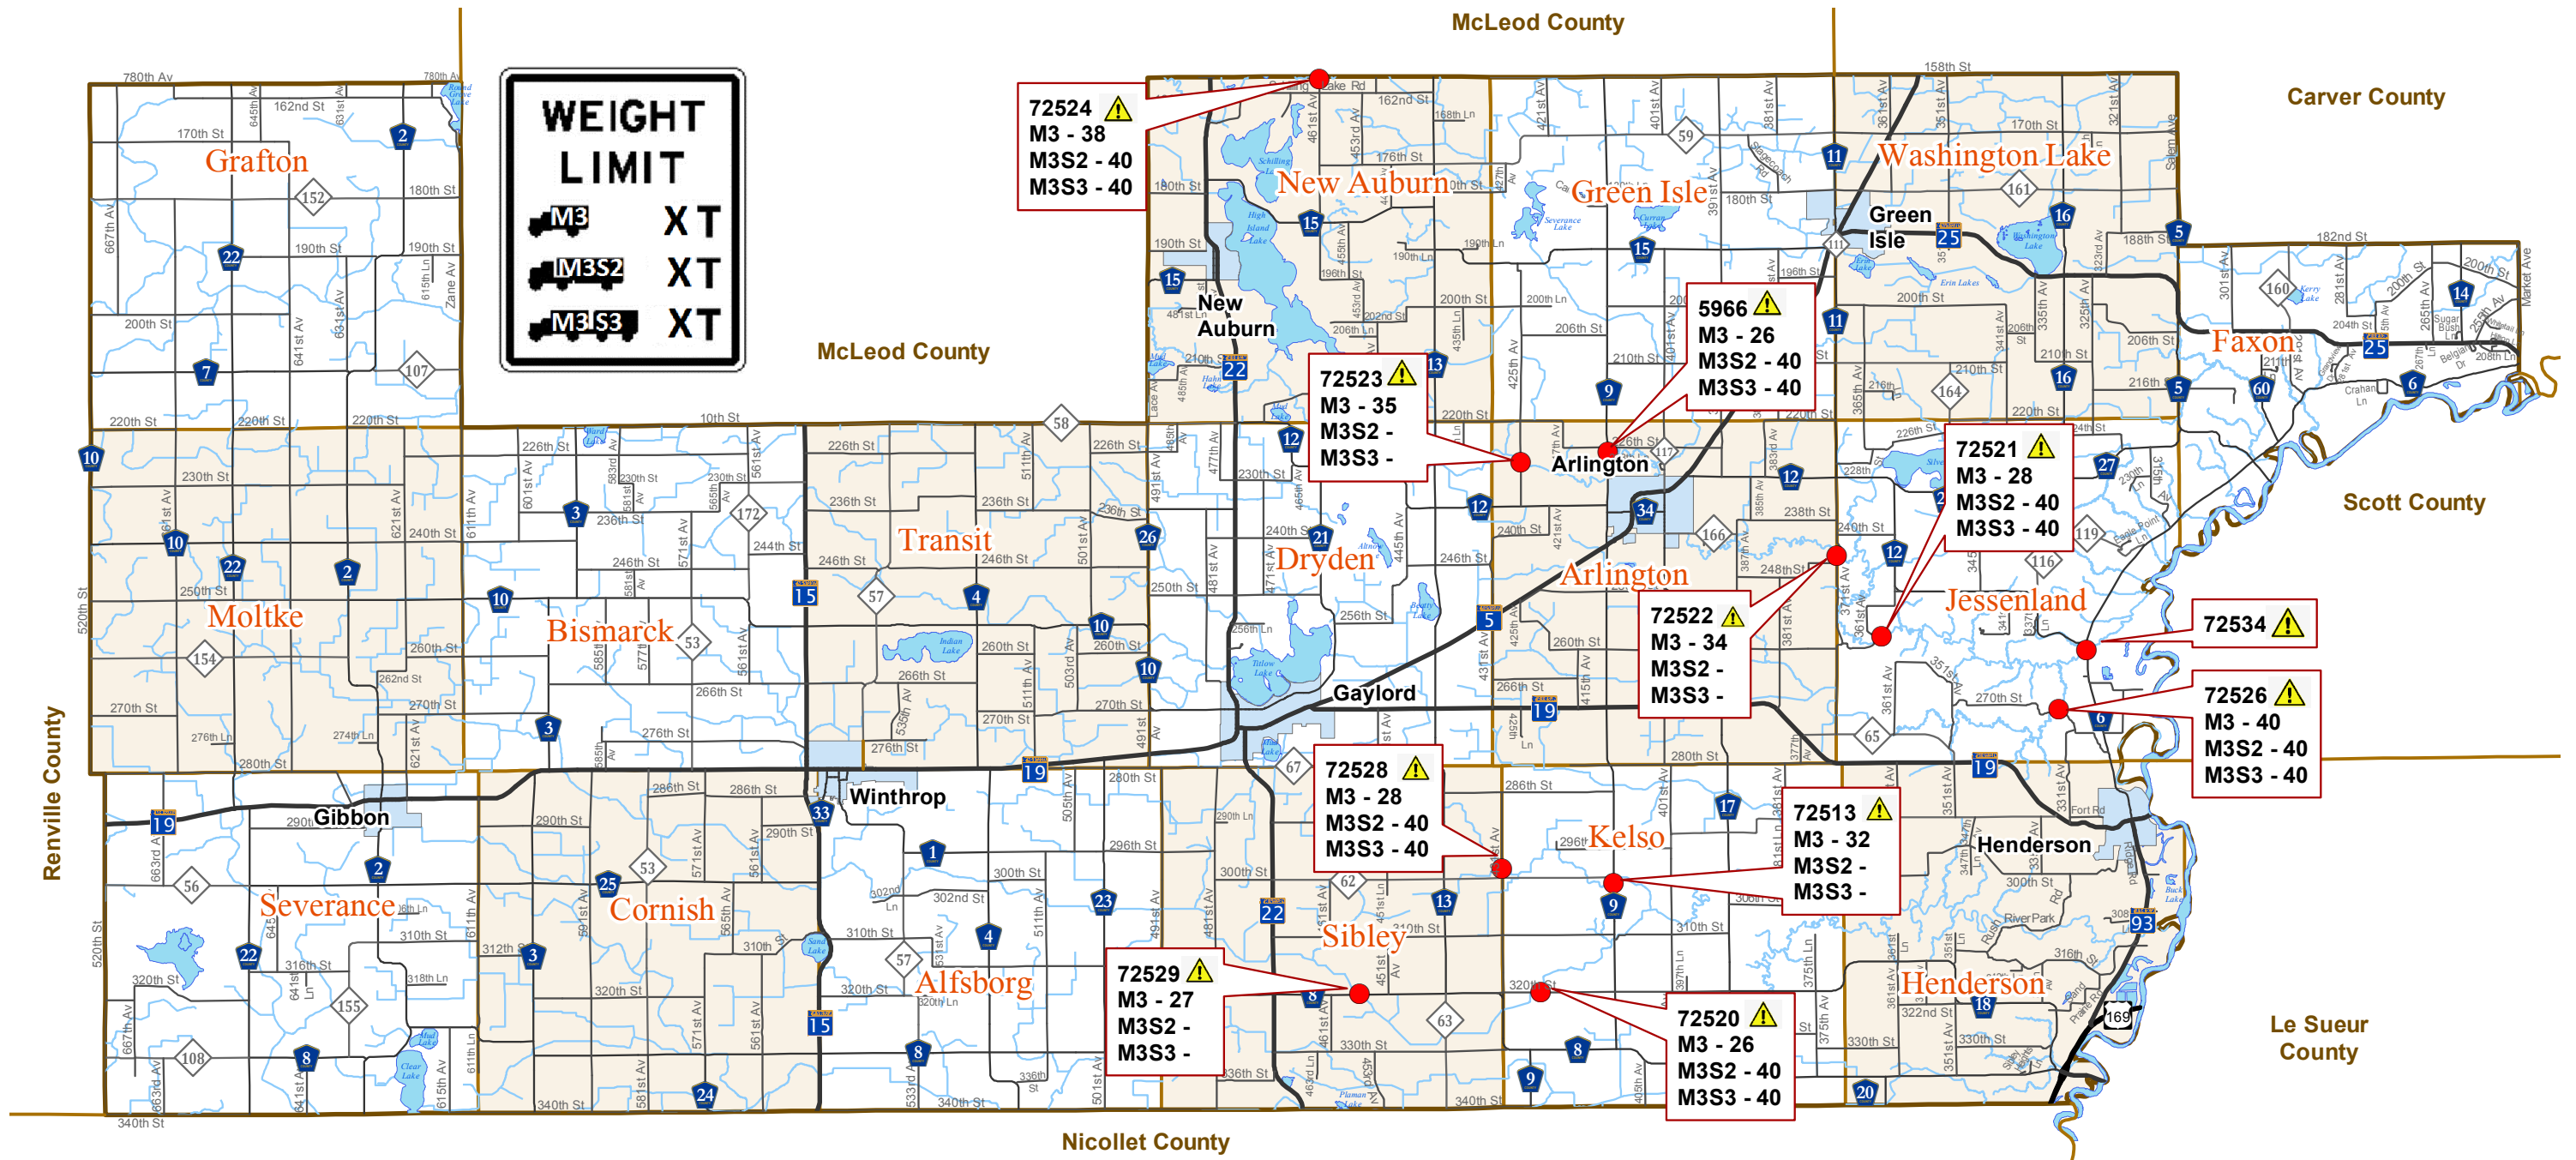

Sibley County Bridge Postings

Legend:

- Lake
- Stream
- Section Boundary
- County Boundary
- Township Boundary
- County Road
- Township Road
- CSAH Highway
- State Highway
- US Highway

No Oversized Loads Permitted

Created by GIS Department Date: 8/4/2020