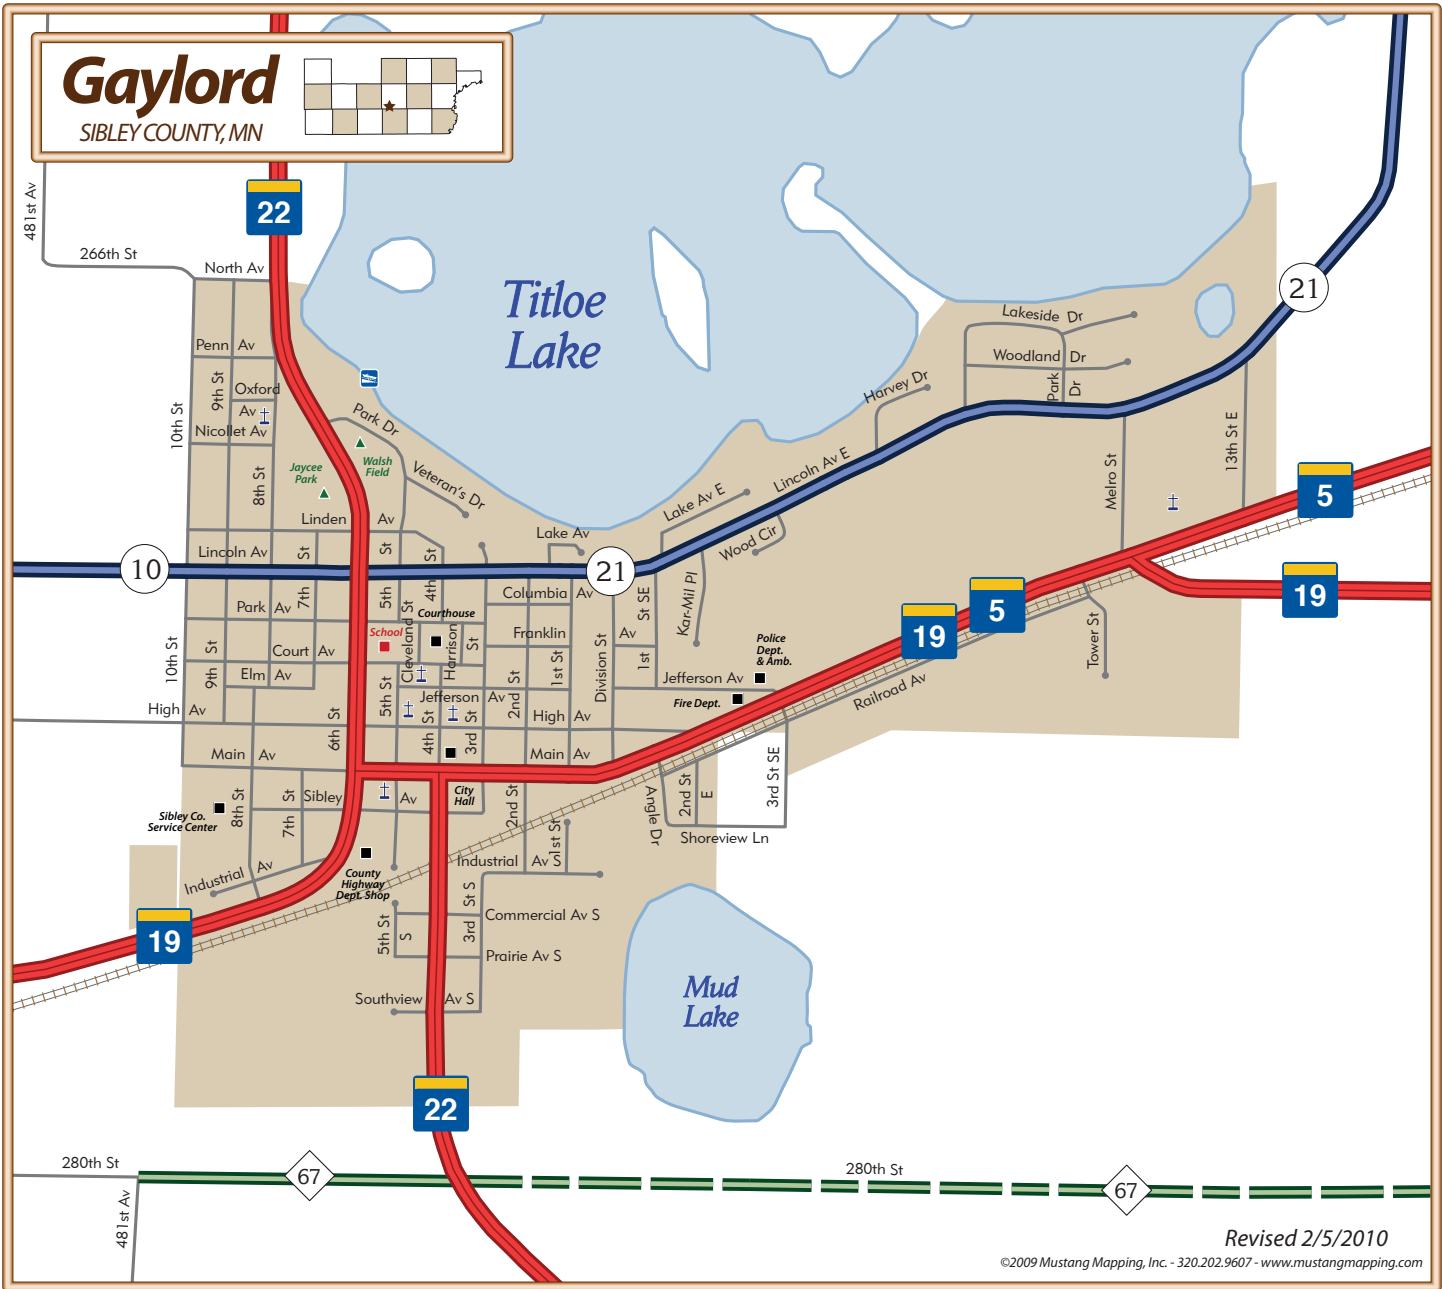

# Gaylord

SIBLEY COUNTY, MN

Revised 2/5/2010

©2009 Mustang Mapping, Inc. - 320.202.9607 - www.mustangmapping.com